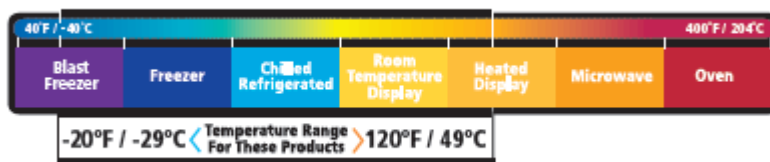

PET (-20°F/-29°C - 120°F/49°C)