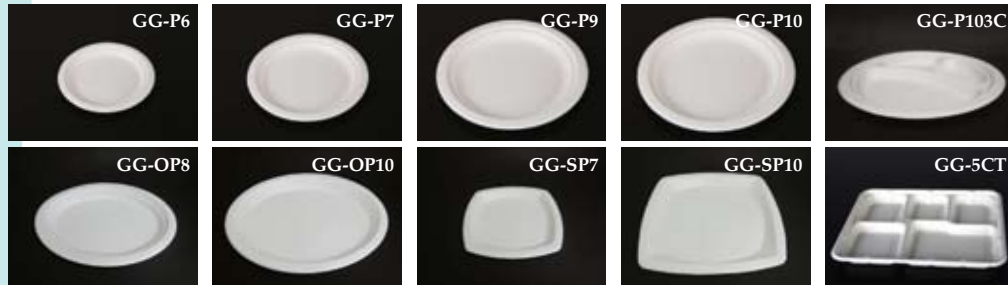

Round Bowl

Code	Description	Product Size (Dia x H)mm	Product Size (Dia x H)inch	Packing (Inner/CS)	G.W. (kg/CS)	G.W. (lbs/CS)	Cu.Ft.	CBM
GG-BL8	250ml Bowl	115 x 44	4.53 x 1.73	160's x 12	12.12	26.66	2.4249	0.0687
GG-BL12	12oz Bowl	155 x 35	6.10 x 1.38	125's x 8	10.60	23.32	1.8170	0.0514
GG-BL13	370ml Bowl	135 x 47	5.32 x 1.85	130's x 12	14.02	30.84	3.0652	0.0868
GG-BL21	500ml Bowl	156 x 54	6.14 x 2.13	100's x 12	15.00	33.00	3.6934	0.1046
GG-BL24	675ml Bowl	190 x 40	7.48 x 1.58	100's x 12	17.40	38.28	2.7090	0.0767
GG-BL28	800ml Bowl	200 x 45	7.87 x 1.77	55's x 8	12.04	26.49	3.3302	0.0943

Plate / Tray

Code	Description	Product Size (L x W x H)mm	Product Size (L x W x H)inch	Packing (Inner/CS)	G.W. (kg/CS)	G.W. (lbs/CS)	Cu.Ft.	CBM
GG-P6	6" Round Plate	152 x 152 x 16	6.00 x 6.00 x 0.63	125's x 8	6.60	14.52	1.2161	0.0344
GG-P7	6.75" Round Plate	171 x 171 x 16	6.75 x 6.75 x 0.63	125's x 8	8.60	18.92	1.5147	0.0429
GG-P9	8.75" Round Plate	222 x 222 x 19	8.75 x 8.75 x 0.75	125's x 4	8.10	17.82	1.3665	0.0387
GG-P10	10.25" Round Plate	260 x 260 x 20	10.25 x 10.25 x 0.79	125's x 4	10.60	23.32	1.9138	0.0542
GG-P103C	10" Round Plate, 3 Compartments	254 x 254 x 25	10.00 x 10.00 x 0.98	40's x 12	11.88	26.14	2.9897	0.0846
GG-OP8	10.5 x 8" Oval Plate	264 x 200 x 22	10.39 x 7.87 x 0.87	125's x 2	4.85	10.67	1.5788	0.0447
GG-OP10	12.5 x 10" Oval Plate	317 x 250 x 24	12.48 x 9.84 x 0.95	125's x 2	7.85	17.27	2.3664	0.0670
GG-SP7	6.75" Square Plate	170 x 170 x 16	6.69 x 6.69 x 0.63	125's x 4	13.10	28.82	0.9572	0.0271
GG-SP10	9.75" Square Plate	255 x 255 x 20	10.04 x 10.04 x 0.79	125's x 2	7.60	16.72	1.8119	0.0513
GG-5CT	Rectangle Tray, 5 Compartments	250 x 202 x 21	9.84 x 7.95 x 0.83	125's x 4	11.71	25.76	2.2404	0.0634