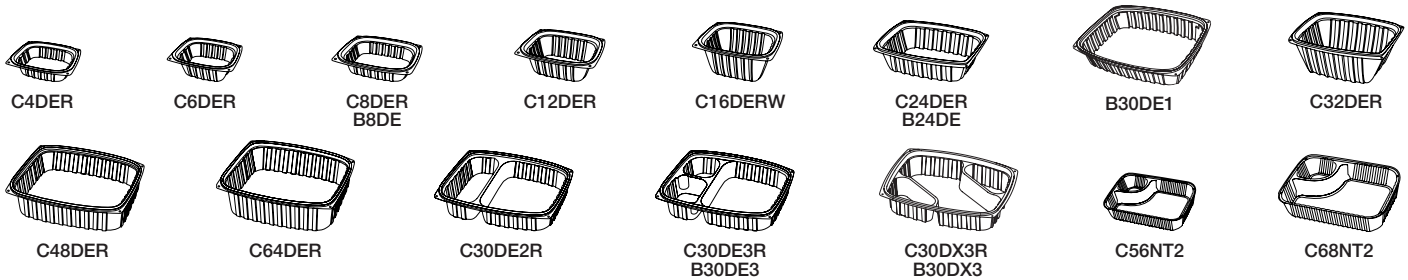

# CLEARPAC®

Containers & Snap-on Lids

## CLEAR & BLACK CONTAINERS Create an appealing and upscale product presentation.

Stock Number	Description	Dimensions	Packing Bag/Case	Case Cube	Case Weight
<b>Clear</b>	<b>Black</b>		<b>Clear</b>	<b>Black</b>	<b>Clear</b>
C4DER	—	4 oz. Container	63/1008	—	11.0
C6DER	—	6 oz. Container	63/1008	—	13.2
C8DER	B8DE	8 oz. Container	63/1008	63/252	17.6
C12DER	—	12 oz. Container	63/1008	—	19.0
C16DERW	—	16 oz. Container	63/1008	—	24.6
C24DER	B24DE	24 oz. Container	63/504	63/252	16.5
C32DER	—	32 oz. Container	63/504	—	19.4
C48DER	—	48 oz. Container	63/252	—	12.6
C64DER	—	64 oz. Container	63/252	—	14.7
—	B30DE1	30 oz. Container	—	63/252	11.1
C30DE2R	—	2 Compartment (22.6 & 10.2 oz.)	63/252	—	11.1
C30DE3R	B30DE3	3 Compartment (23.0, 4.7 & 4.6 oz.)	63/252	63/252	11.1
C30DX3R	B30DX3	3 Compartment (20.9, 4.9 & 4.9 oz.)	63/252	63/252	11.1
C56NT2	—	Small Nacho Tray (9.7 & 2.4 oz.)	125/500	—	7.9
C68NT2	—	Large Nacho Tray (19.1 & 3.3 oz.)	125/500	—	13.0

## CLEAR SNAP-ON LIDS Provide a leakproof showcase for your carryout foods.

Stock Number	Description	Packing Bag/Case	Case Cube	Case Weight	Use With
C6DLR	Flat Lid	63/1008	2.6	10.9	C4DER, C6DER
C12DLR	Flat Lid	63/1008	3.1	14.9	C8DER, B8DE, C12DER, C16DERW
C12DDL	Dome Lid	63/1008	3.2	17.1	C8DER, B8DE, C12DER, C16DERW
C32DLR	Flat Lid	63/504	3.2	13.6	B24DE, C32DER
C32DDL	Dome Lid	63/504	2.9	15.1	C24DER, B24DE, C32DER
C64DLR	Flat Lid	63/252	1.9	9.5	C48DER, C64DER, B30DE1, C32DE2R
C64DDL	Dome Lid	63/252	2.0	10.3	C30DE3R, B30DE3, C30DX3R, B30DX3

### CLEARPAC® CONTAINERS FEATURE:

- A large variety of sizes to suit any application.
- Wide side ribbing for added strength.
- Close nesting and stackability to reduce storage requirements.
- Increased merchandising possibilities when combined with a dome or flat lid.